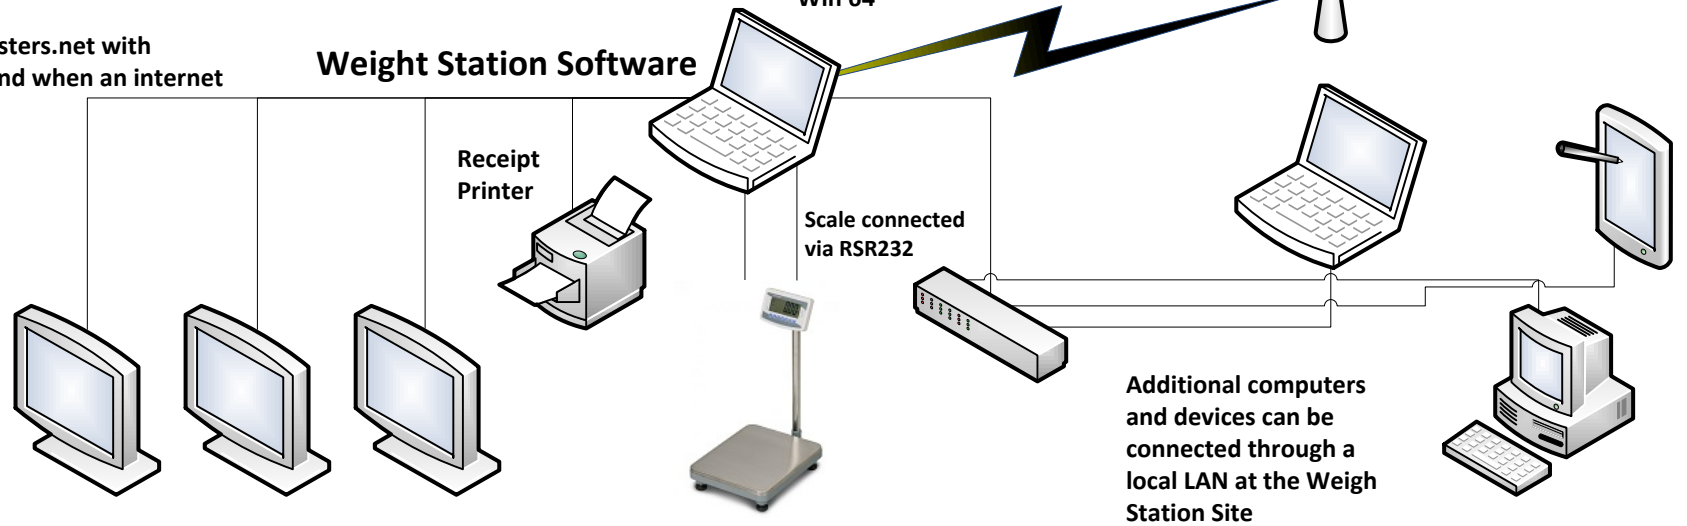

www.weighmasters.net
 Is hosted in a secure data center in Johannesburg with full redundancy and database replication services

Weigh Station Software

- Get data from www.weighmasters.net for competitions
- Manage weighing of fish
- Do calculations of points
- Show various local live scoreboards and dashboards
- Show local advertising.
- Update www.weighmasters.net with competition results if and when an internet connection is available.

A Mobile Data Link or internet connection is NOT REQUIRED to run a competition. It is only required if you want to get live updates to the internet

13,15,17
 8GB RAM
 Win 64

Weight Station Software

Multiple Screens showing different results and dashboards connected to Weigh Station Computer

Receipt Printer

Scale connected via RSR232

Additional computers and devices can be connected through a local LAN at the Weigh Station Site